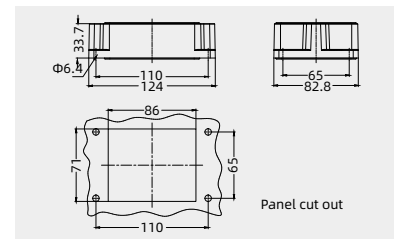

H32B Pressure tight hoods/housings

Degree of protection: IP68/IP69K

Hoods, side entry

Thread	Designation	Order No.
M40	HP32B-SEH-2S-M40	115 032 520 5005
M50	HP32B-SEH-2S-M50	115 032 520 5006

Hoods, top entry

Thread	Designation	Order No.
M40	HP32B-TEH-2S-M40	115 032 420 5005
M50	HP32B-TEH-2S-M50	115 032 420 5006
M63	HP32B-TEH-2S-M63	115 032 420 5007

Bulkhead mounted housings

Thread	Designation	Order No.
---	HP32B-BK-2H	115 032 320 1001