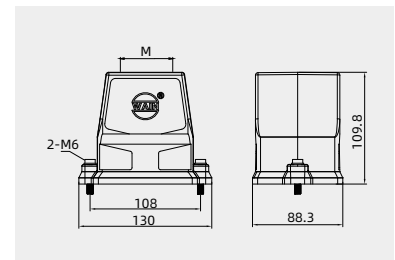

H32B Pressure tight hoods/housings

Degree of protection: IP68/IP69K

Hoods, side entry

Thread	Designation	Order No.
M40	HP32B-SEH-2S-M40	115 032 520 5005
M50	HP32B-SEH-2S-M50	115 032 520 5006

Hoods, top entry

Thread	Designation	Order No.
M40	HP32B-TEH-2S-M40	115 032 420 5005
M50	HP32B-TEH-2S-M50	115 032 420 5006
M63	HP32B-TEH-2S-M63	115 032 420 5007

Bulkhead mounted housings

Thread	Designation	Order No.
---	HP32B-BK-2H	115 032 320 1001