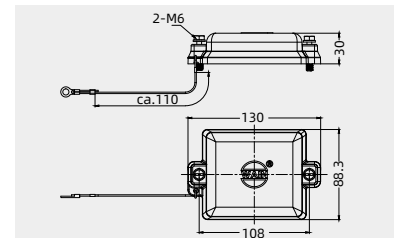

Protection covers,for housings

Thread	Designation	Order No.
---	HP32B-MCV-2S/2	115 032 020 8102