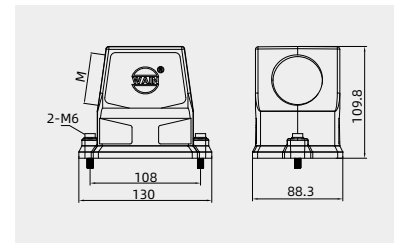

H32B Pressure tight hoods/housings

Degree of protection: IP68/IP69K

Hoods, side entry

Thread	Designation	Order No.
M40	HP32B-SEH-2S-M40	115 032 520 5005
M50	HP32B-SEH-2S-M50	115 032 520 5006

Hoods, top entry

Thread	Designation	Order No.
M40	HP32B-TEH-2S-M40	115 032 420 5005
M50	HP32B-TEH-2S-M50	115 032 420 5006
M63	HP32B-TEH-2S-M63	115 032 420 5007

Bulkhead mounted housings

Thread	Designation	Order No.
---	HP32B-BK-2H	115 032 320 1001